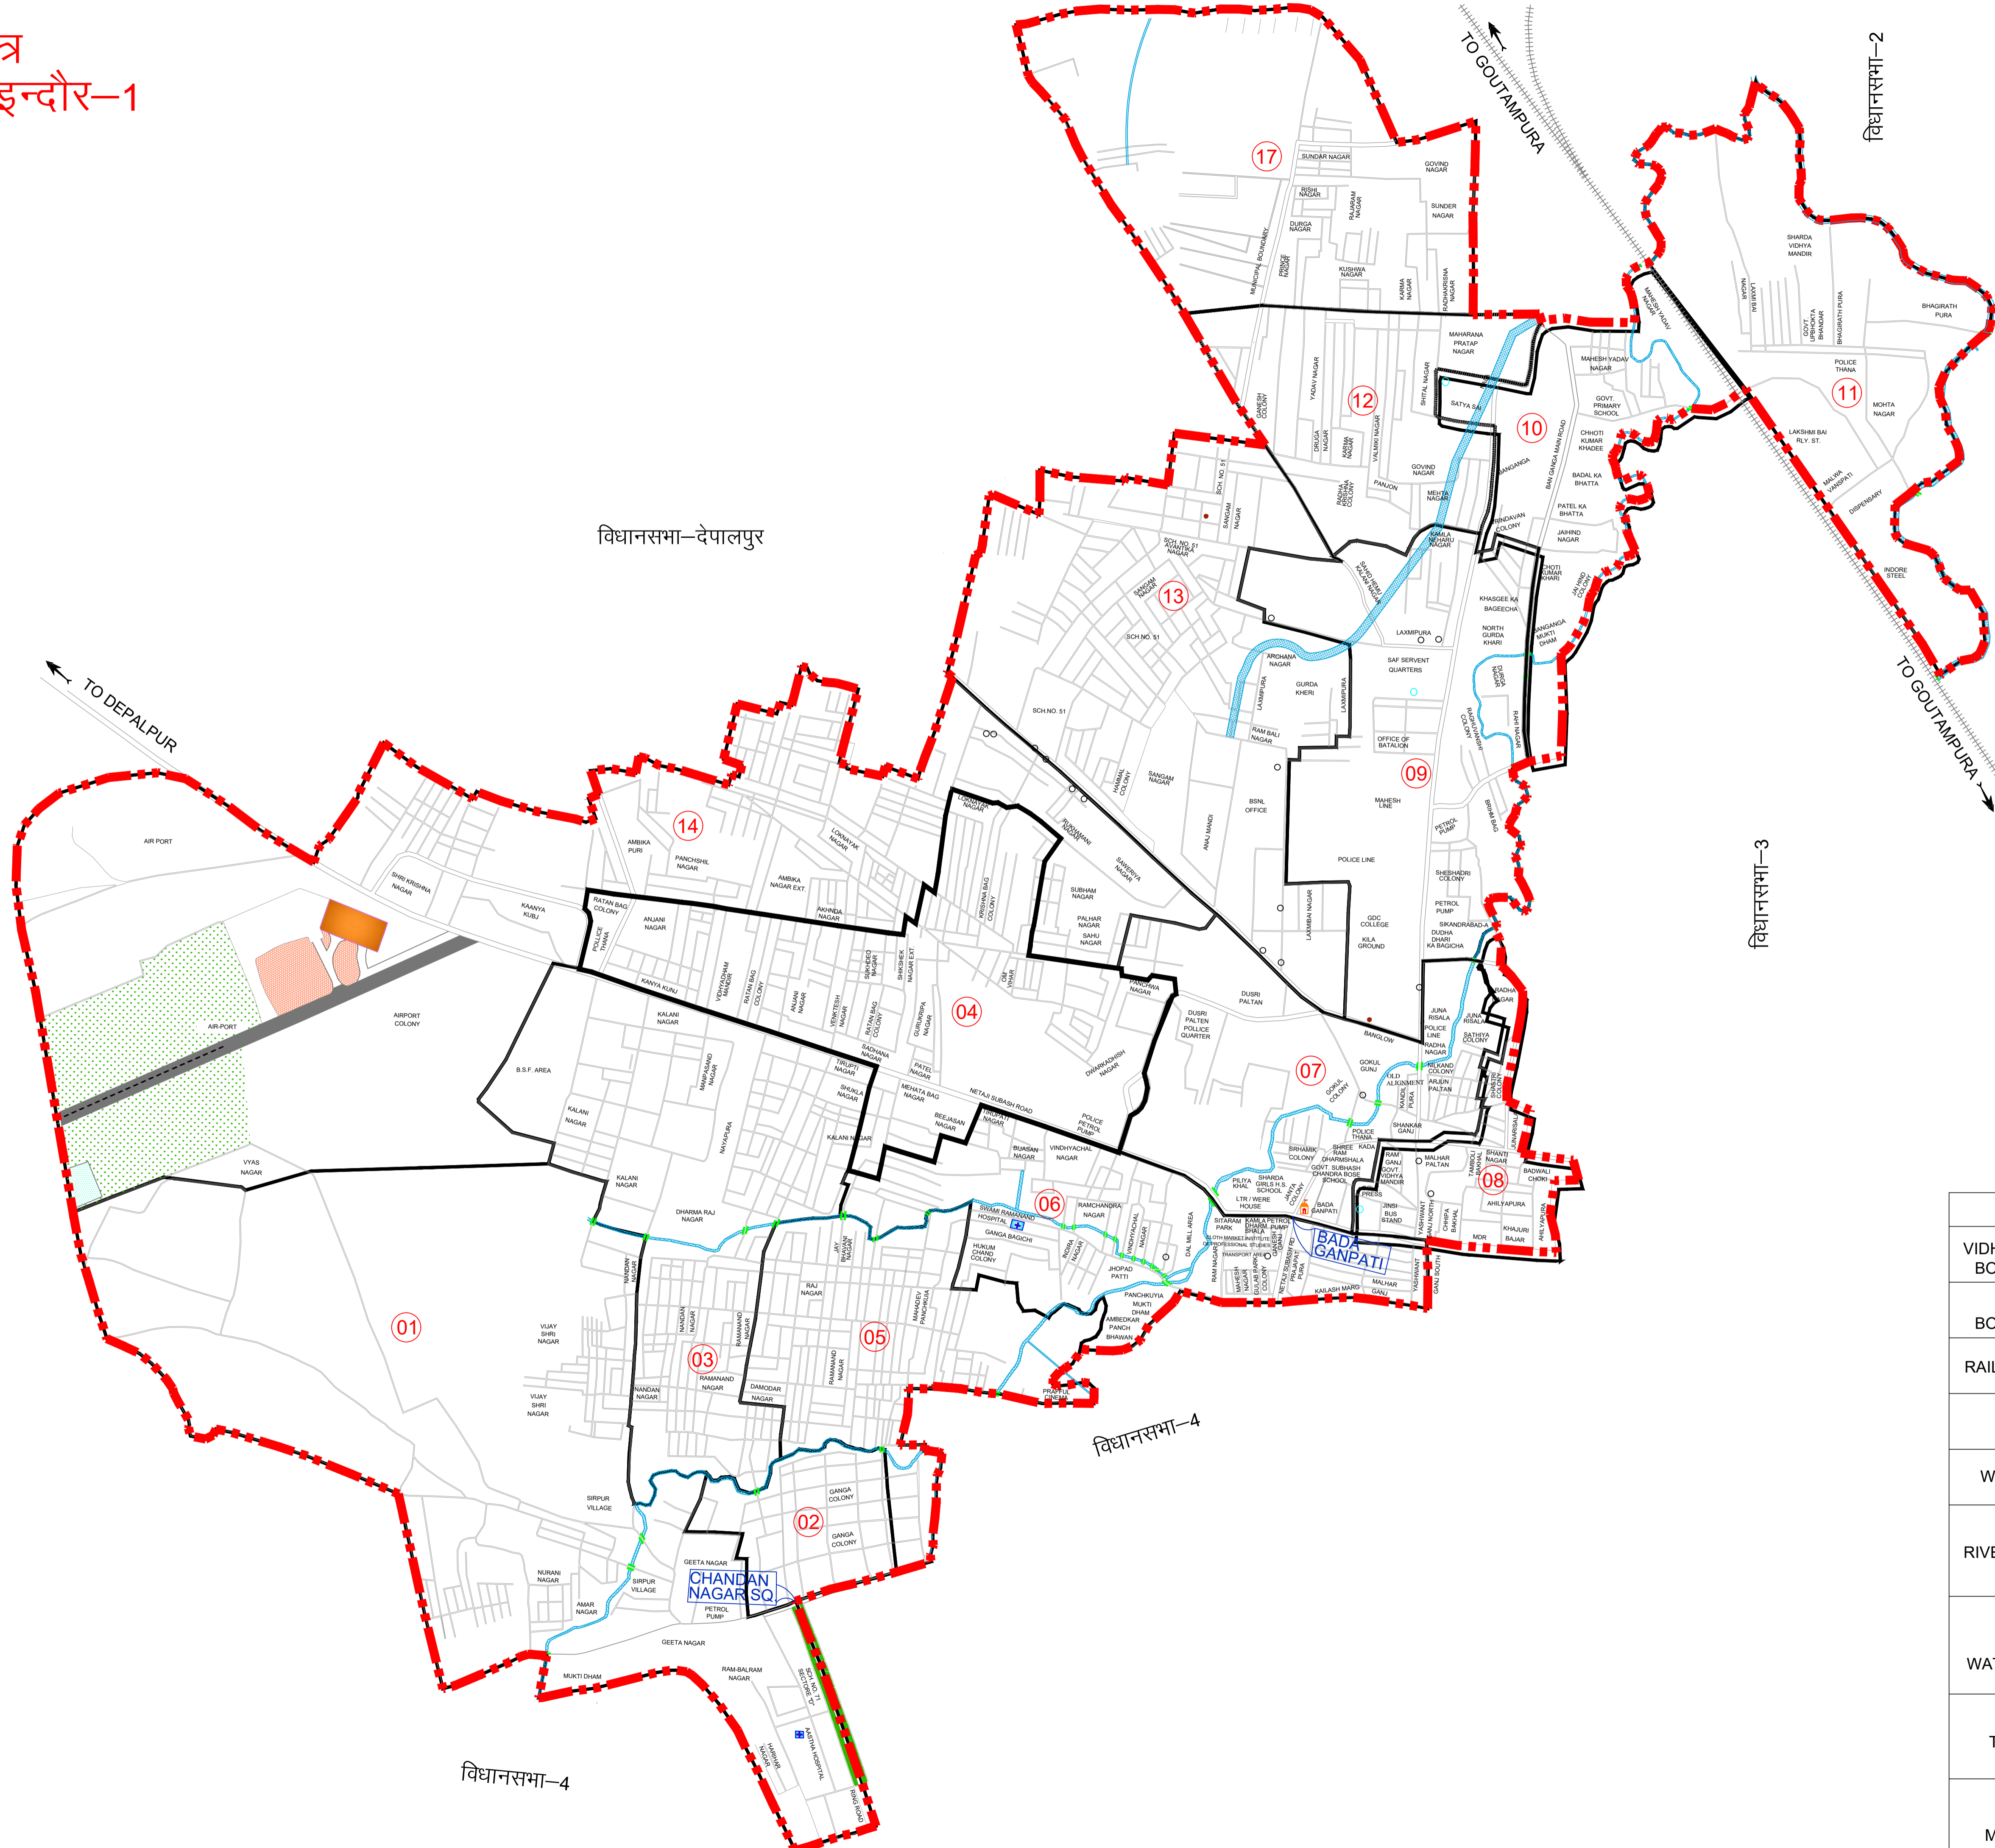

विधानसभा क्षेत्र
क्रमांक-204 इन्दौर-1

INDEX	
VIDHANSABHA BOUNDARY	
WARD BOUNDARY	
RAILWAY LINE	
ROAD	
WARD NO.	1,2,3,4,5,6,7,8,9,10, 11,12,13,14,17
RIVER / NALLA	
WATER BODY	
TEMPLE	
MOSQUE	