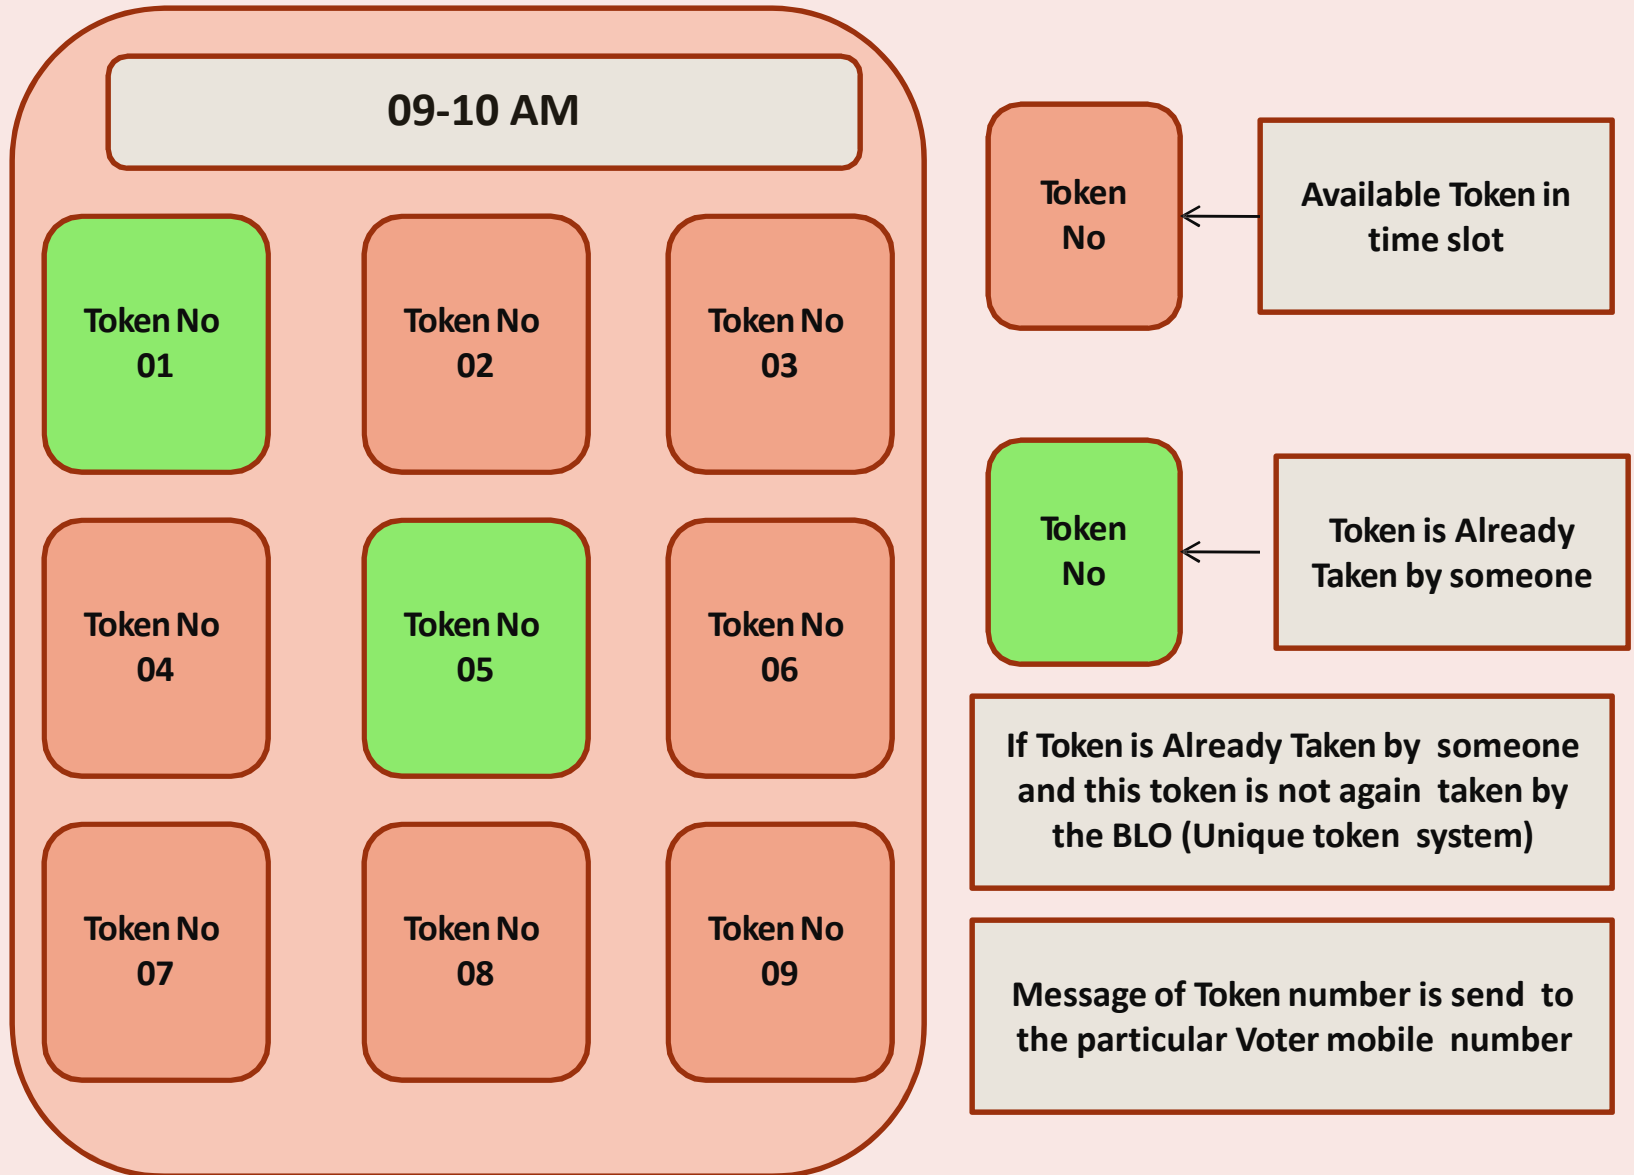

**UNIQUE TOKEN GENERATE SYSTEM FOR  
QUEUE LESS VOTING**

1. QLESS VOTING TOKEN SYSTEM WORK IN TWO MODULES.
  1. SELF TOKEN GENERATED BY VOTER
  2. OR TOKEN GENERATED BY THE BLO.

# 1. SELF TOKEN GENERATED BY VOTER

**Enter Voter Card Number**

**Submit**

**Open the basic details  
of the voter to verify.**

**Generate Token**

# 1. TOKEN GENERATE ACCORDING TO SELECTED TIME

## 2. TOKEN GENERATED BY THE BLO.

1. First of all Login by the BLO
2. According to the Polling Station list of all voter shown to BLO