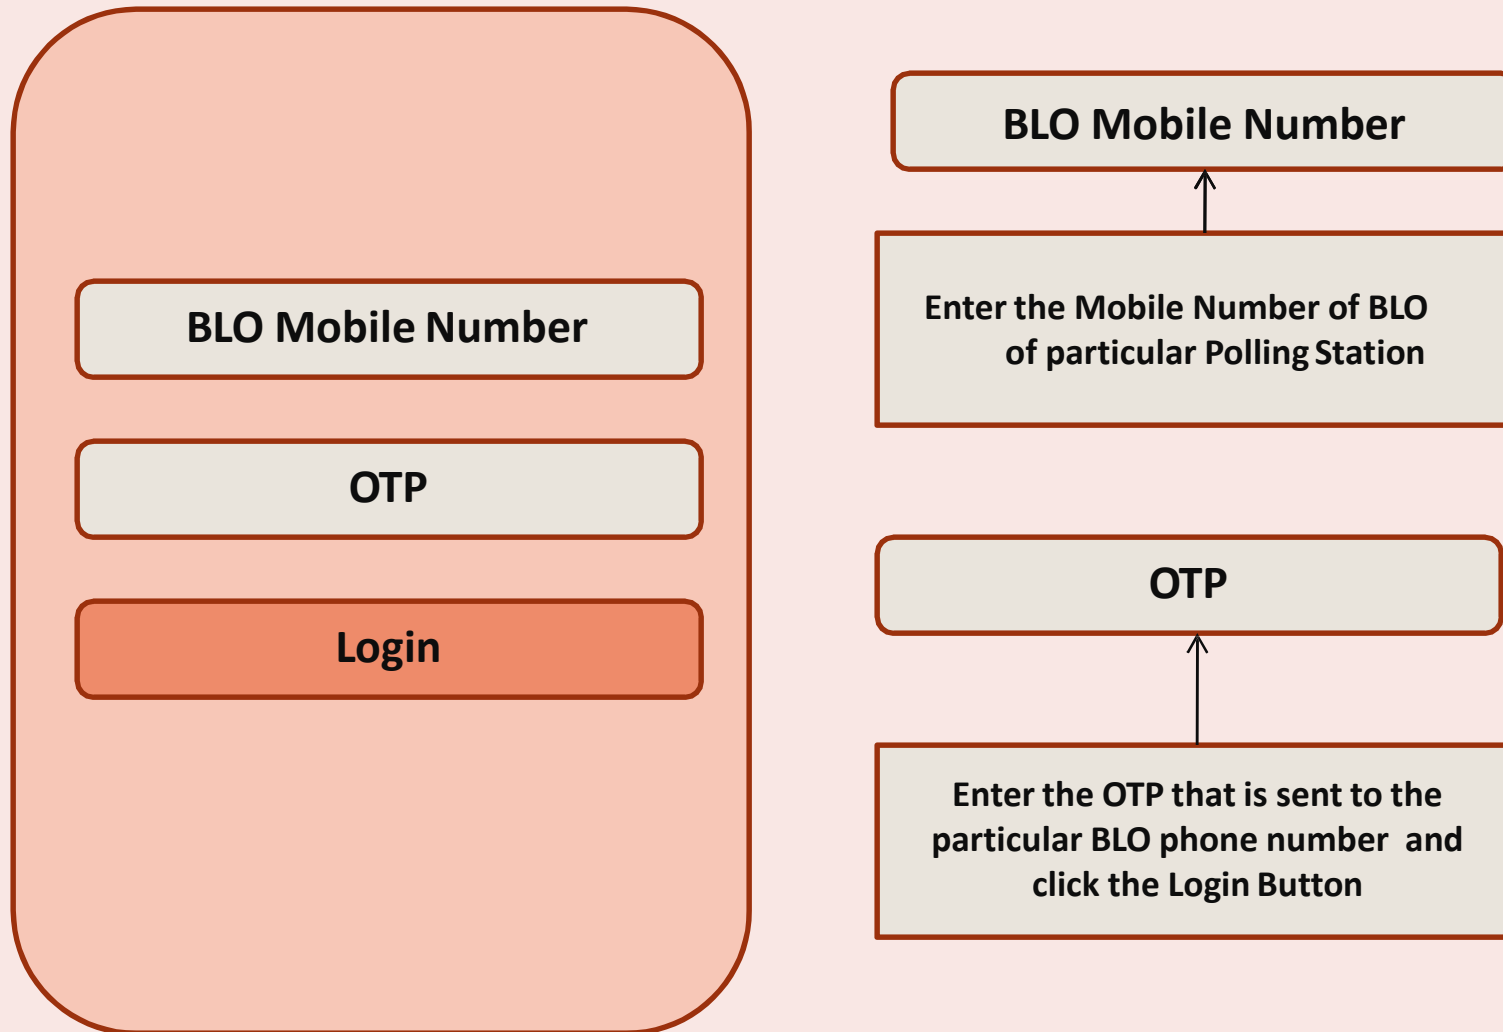

**UNIQUE TOKEN GENERATE SYSTEM FOR  
QUEUE LESS VOTING**

1. QLESS VOTING TOKEN SYSTEM WORK IN TWO MODULES.
  1. SELF TOKEN GENERATED BY VOTER
  2. OR TOKEN GENERATED BY THE BLO.

# 1. SELF TOKEN GENERATED BY VOTER

**Enter Voter Card Number**

**Submit**

**Open the basic details  
of the voter to verify.**

**Generate Token**

# 1. TOKEN GENERATE ACCORDING TO SELECTED TIME

## 2. TOKEN GENERATED BY THE BLO.

1. First of all Login by the BLO
2. According to the Polling Station list of all voter shown to BLO